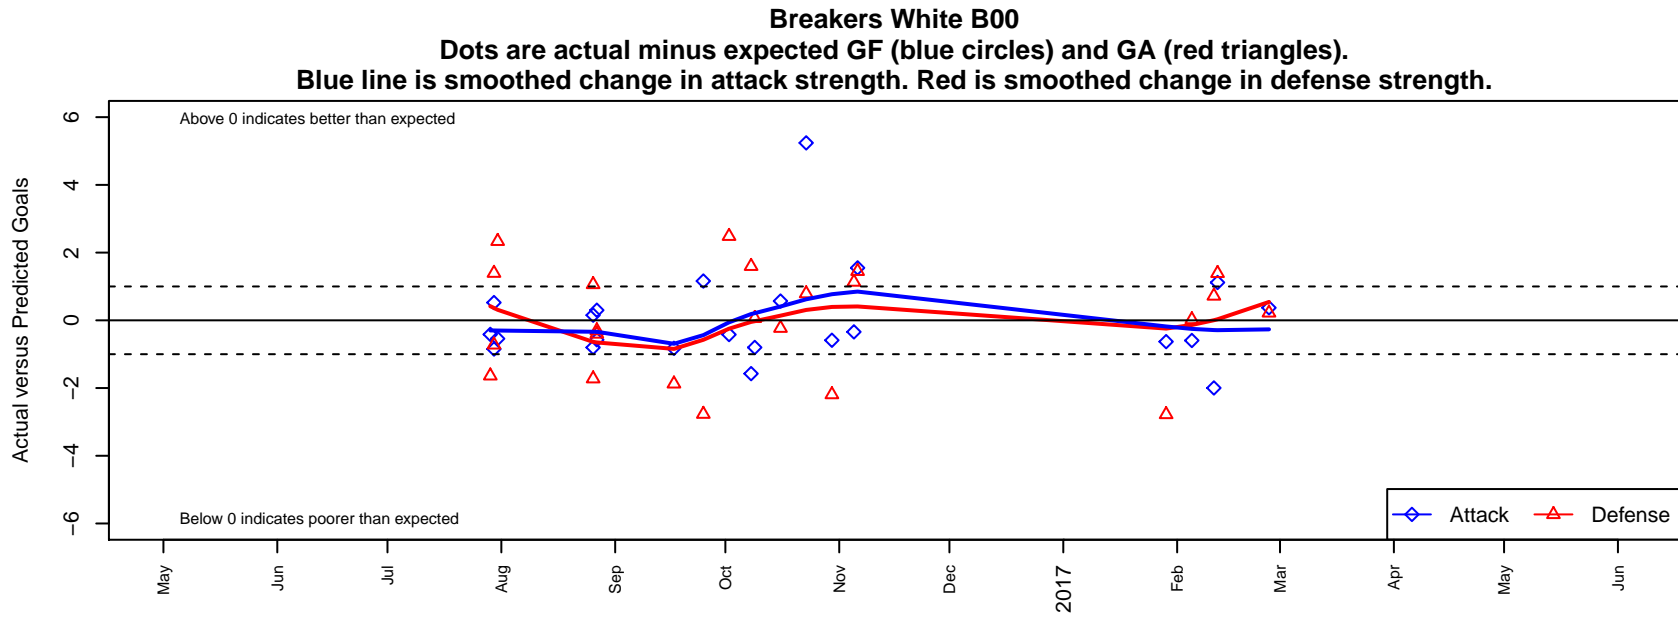

# Breakers White B00

Breakers SC  
 Spokane, WA  
 B00 total strength=1254  
 attack=5.88 defense=3.96  
 fall league = PSPL-Inland Copa 1 U18  
 notes= Derby-Gold 2014-6

alt names used:  
 BREAKERS B'00 WHITE (WA)

Venues played:  
 2016 River City Cup U18-U19 ('99/'98) U19  
 2016 River City Challenge U17-U19 ('00-'98) U19  
 2016 PSPL-Inland Copa 1 U18  
 2016 WA Cup HS Bronze U17

**attack and defense variance (black dot)  
relative to other teams  
and top 10 in region**