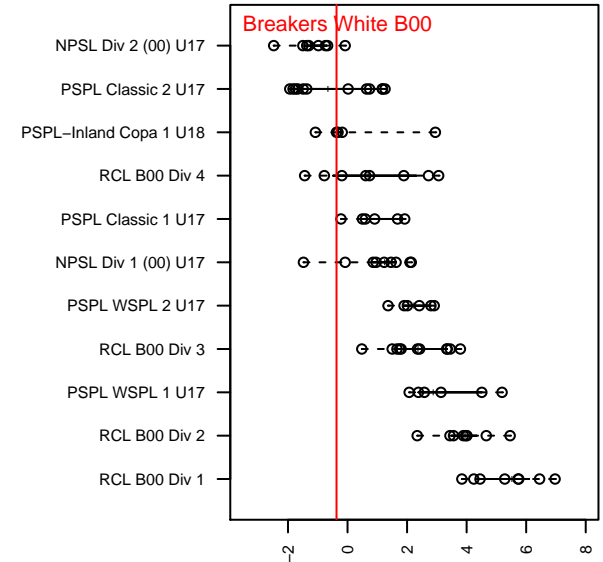

**attack and defense rating
relative to others at age
and all opponents in last 13 months**